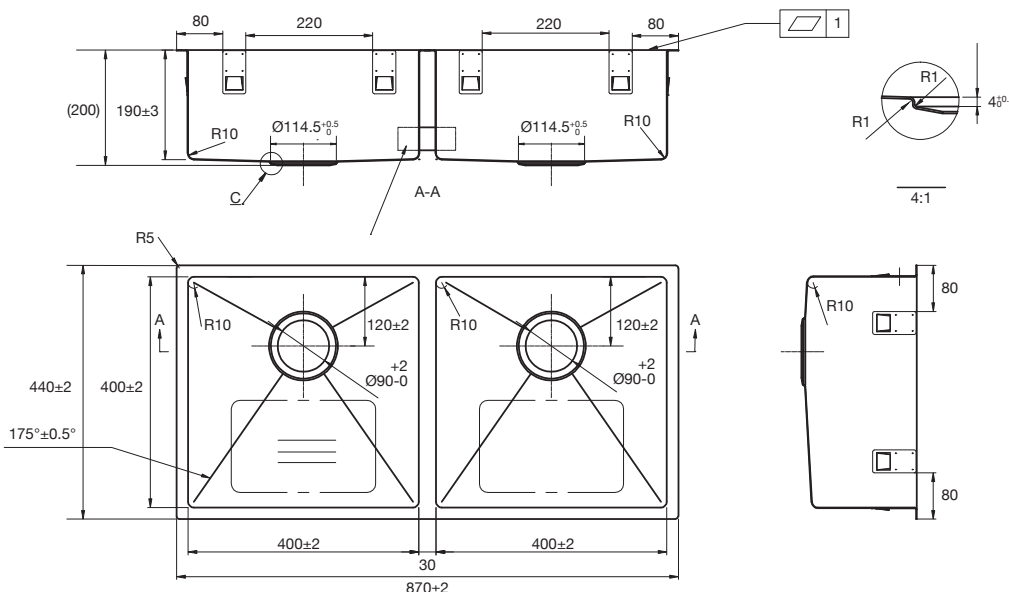

Customer Service

Our Nationwide Service Team can be contacted on 1800 444 357
email service@hagl.com.au

HOME APPLIANCES

T: 02 9958 3111

F: 02 9958 3555

E: info@hagl.com.au

www.iagappliances.com.au