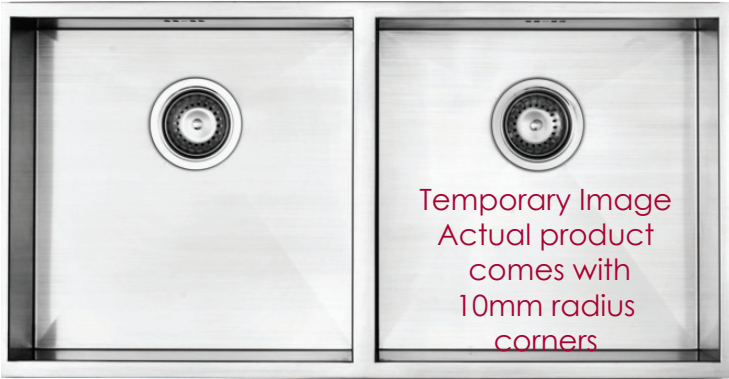

DELUXE INSET OR UNDERMOUNT SINK 2 Bowl

SKT9SC 2 BOWL

Deluxe inset or undermount **handmade** sink
 Brushed satin finish
 304 grade stainless steel
 10mm radius corners for ease of cleaning
 Designer plug and wastes
 2 x 190mm deep 30 litre capacity bowls - ideal for washing pots, pans and trays
 Complete with colander, cutting board & drain mat

Fits minimum 900mm cabinet

Product Dimensions:

Outer dimensions

870mm L x 440mm B 200mm D

Bowl dimensions

400mm L x 400mm B 190mm D

Accessories Included

Drain Mat