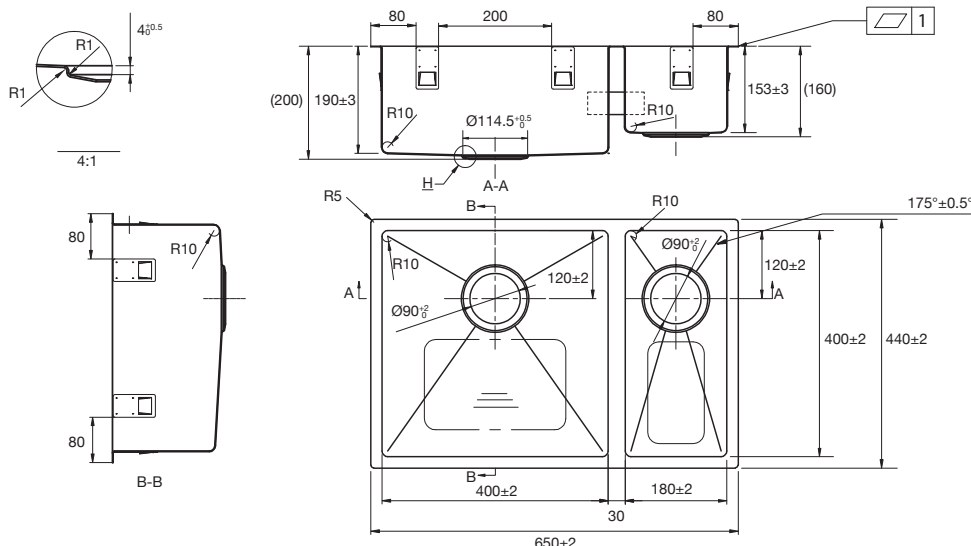

Customer Service
Our Nationwide Service Team can be contacted on **1800 444 357**
email service@hagl.com.au
HOME APPLIANCES
T: 02 9958 3111
F: 02 9958 3555
E: info@hagl.com.au
www.iagappliances.com.au