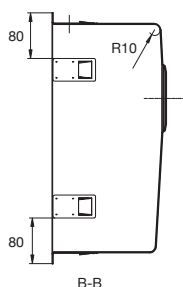

Customer Service

Our Nationwide Service Team can be contacted on 1800 444 357
email service@hagl.com.au

HOME APPLIANCES

T: 02 9958 3111

F: 02 9958 3555

E: info@hagl.com.au

www.iagappliances.com.au