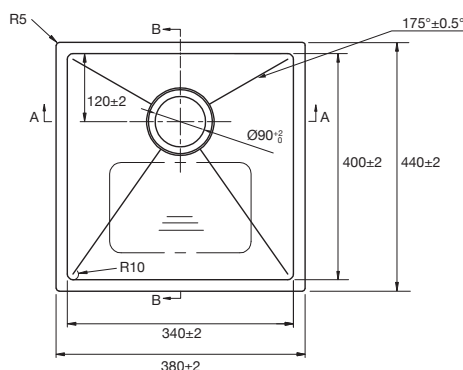

Customer Service

Our Nationwide Service Team can be contacted on 1800 444 357
email service@hagl.com.au

HOME APPLIANCES

T: 02 9958 3111

F: 02 9958 3555

E: info@hagl.com.au

www.iagappliances.com.au