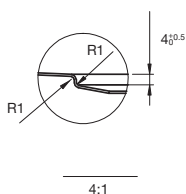

Customer Service

Our Nationwide Service Team can be contacted on 1800 444 357
email service@hagl.com.au

HOME APPLIANCES

T: 02 9958 3111

F: 02 9958 3555

E: info@hagl.com.au

www.iagappliances.com.au