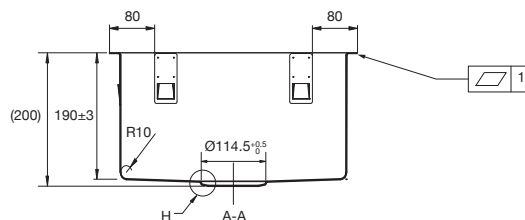

Customer Service

Our Nationwide Service Team can be contacted on 1800 444 357
email service@hagl.com.au

HOME APPLIANCES

T: 02 9958 3111

F: 02 9958 3555

E: info@hagl.com.au

www.iagappliances.com.au