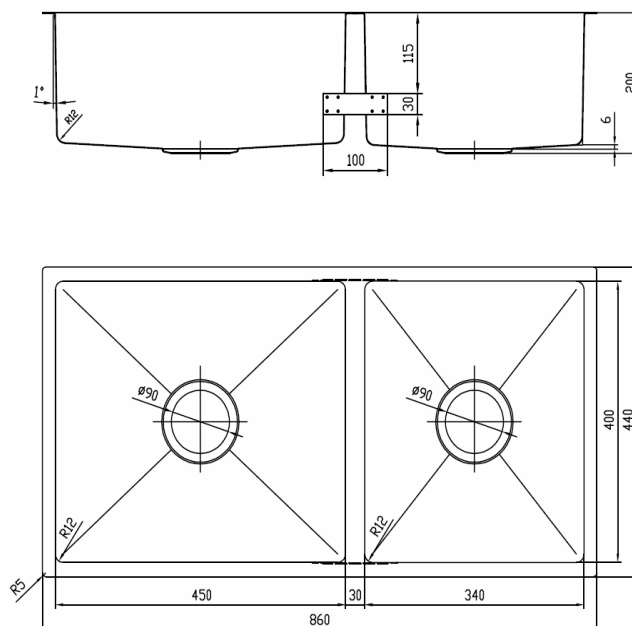

Colour: Stainless Steel
Model: ISKU9S1
Capacity: 1 & 3/4 Bowls 1 X 36 Litres 1 X 27 Litres
Dimensions: 860mm (L) x 440mm (B) x 200mm (D)
Cutout Dimensions: 825mm(L) x 405mm (B) *template supplied with sink*

Features: 18/10 Brushed Satin finish
304 Grade Stainless Steel
1mm thickness
10mm Radius corners for ease of cleaning
Complete with Drainer, Colander & Cutting Board
Designer Plug and Wastes
Fits 900mm cabinet

Warranty 2 years Parts and Labour