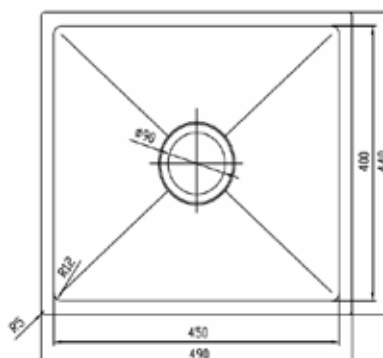

Colour: Stainless Steel
Model: ISKU4S1 *as pictured*
Capacity: 1 Bowl 1 X 36 Litres
Dimensions: 490mm (L) x 440mm (B) x 200mm (D)
Cutout Dimensions: 455mm(L) x 405mm (B) x 200mm
template supplied with sink

Features: 18/10 Brushed Satin finish
304 Grade Stainless Steel
1mm thickness
10mm Radius corners for ease of cleaning
Complete with Drainer, Colander & Cutting Board
Designer Plug and Wastes
Fits 600mm cabinet

Warranty 2 years Parts and Labour