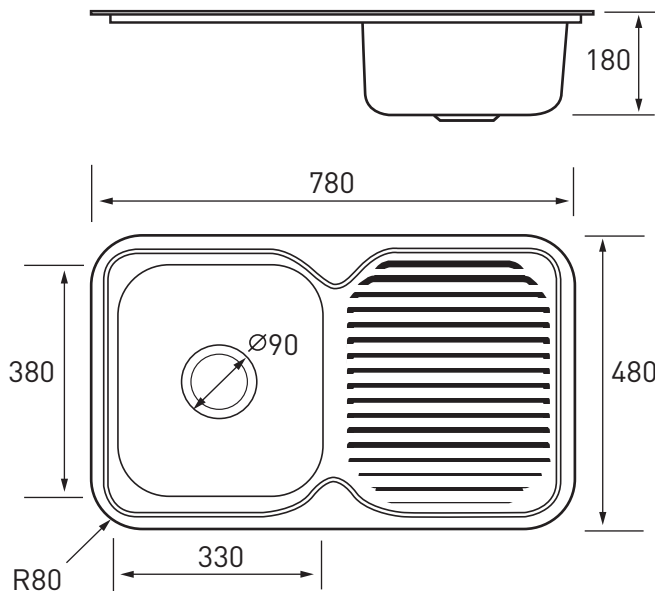

SINK - GLOSS

1 Bowl

IS8R/LS4

- High Gloss 18/10
- 304 Grade Stainless Steel
- 0.8mm Thickness
- Rolled Edges
- Straight Drainer Pattern
- Designer Plug and Wastes
- Fits 400mm Cabinet

features

specifications

Colour:	Stainless Steel
Model:	IS8LS4 left hand bowl, IS8RS4 right hand bowl
Capacity:	1 Bowl 1 x 22 Litres

dimensions

Product Dimensions 780mm (L) x 480mm (B) x 180mm (D)

Cut Out Dimensions 756mm (L) x 456mm (B) *template supplied with sink*