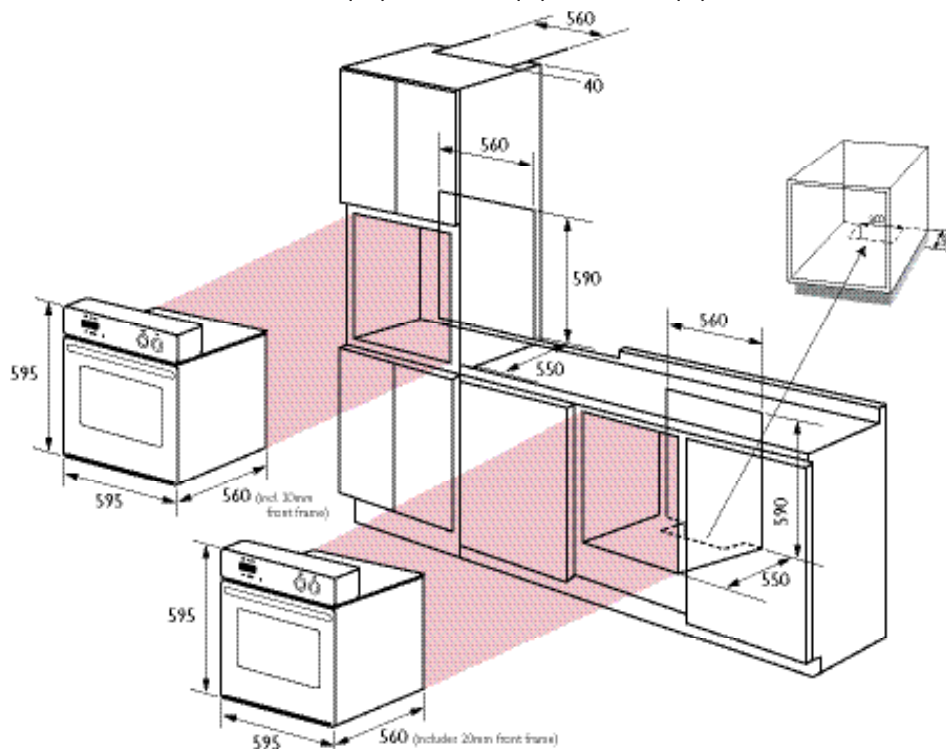

Power: 220-240 volt/50Hz

dimensions

Product Dimensions: 595mm (W) x 595mm (H) x 560 mm* (D)
 (*includes 20mm control panel)

Cut Out Dimensions: 560mm (W) x 590mm (H) x 550mm (D)

warranty - customer service