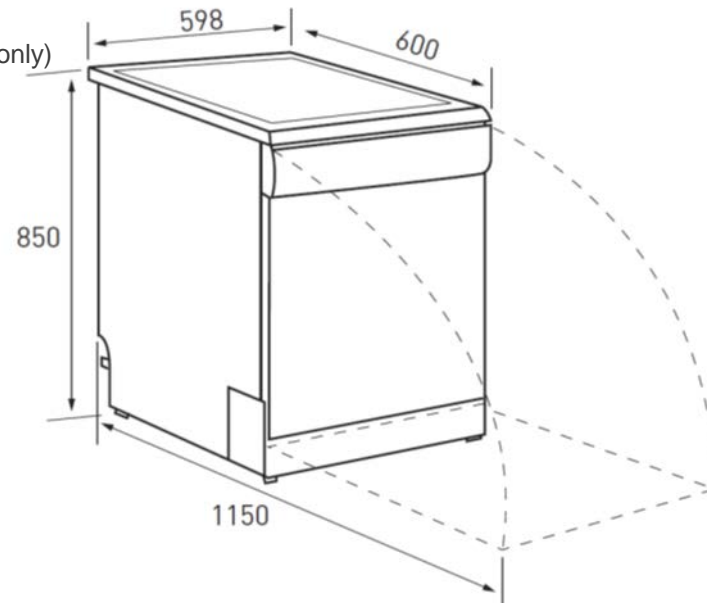

Power

- Total Power: 1800 - 2100 watts
- Heating Element: 1800 watts
- Amps: 10amps
- Power: 220 - 240 volt/50Hz
- Water Rating: 5 star
- Energy Rating: 3 star
- Noise level: 43dBA

Product Dimensions:

598mm (W) x 600mm (D) x 850mm (H)