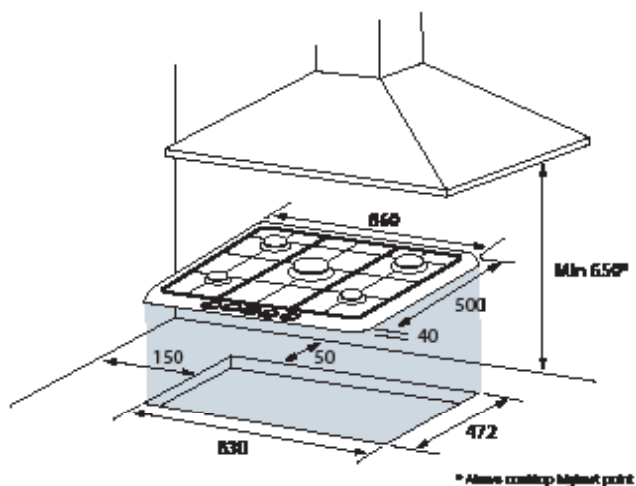

## GAS COOKTOP

900mm

## ACD9SG3

- Stainless Steel
- Cast Iron Trivets
- One Piece Stainless Steel Hob
- Electric Ignition

features

## dimensions

Product Dimensions: 860mm (L) x 500mm (B) x 90mm (D)

Cutout Dimensions: 830mm (L) X 472mm (B) x 40mm (D)

warranty - customer service