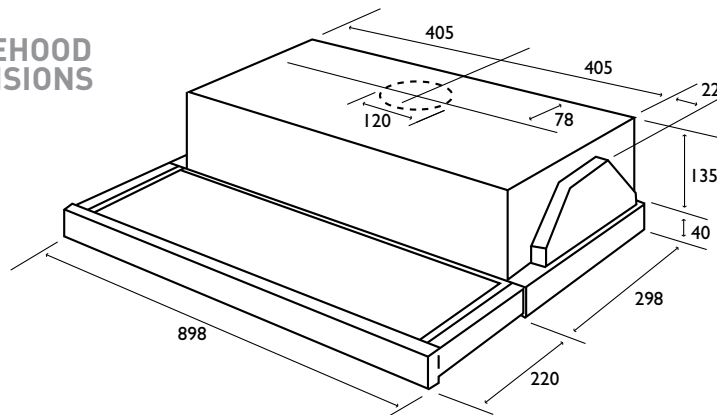

RANGEHOODS

SLIDE OUT RANGEHOOD 900

Colour:	White	Stainless Steel
Model:	IR09WE2	IR09SE2
Dimensions:	175mm (H) x 898mm (W) x 298mm (D) Note the height of 175mm includes the handle height of 40mm giving an internal height of 135mm	
Packaging:	Carton Size	94 cm (H) x 37 cm (W) x 21 cm (D)
	Carton Cubic metres	0.073 cubic metres
	Carton Weight	13 kg
Motor:	Twin (140 watts each)	
Airflow:	Airflow = max. 400m ³ /h	
Sound Level:	Max. 59 dBA	
Controls:	2 speed, operated manually by separate switch on right hand side.	
Lamps:	2 x 40 W, lights operated manually by separate switch on right hand side of unit.	
Power Requirement:	240V 10 Amps	
Filter:	Aluminium mesh	
Ducting:	Top Only (for details refer to Ducting Specification Sheets under accessories on the website) also see following page for ducting methods applicable.	
Duct Spigot:	120 mm	
Re-circulating:	Only through to top of cupboard or through a bulkhead. In re-circulation ducting is required and fitted between the ducting spigot and top of cupboard or through the bulkhead. A mesh cover is recommended to keep out rodent or insects.	
Carbon Filters:	Code IXCF3 (2 required) – available for purchase on 1800 805 300.	
Minimum Height Above Cooktop:	Gas:	650mm
	Electric:	650mm
Method of Installation:	Built into overhead cupboard	
Note:	298mm depth is the minimum cabinet depth required for rangehood. Allow a min. of 10mm extra if wall is tiled before fitting rangehood.	
Country of Origin:	Italy	

RANGEHOOD DIMENSIONS

RANGEHOODS

SLIDE OUT RANGEHOOD 900

DUCTING & RE-CIRCULATING INSTALLATION OPTIONS FOR SLIDEOUT RANGEHOODS

Rear ducted to outside

Top ducted to outside

Side ducted to outside

Side ducted through bulkhead