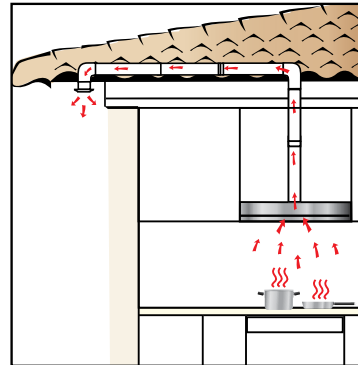

Side ducted to outside