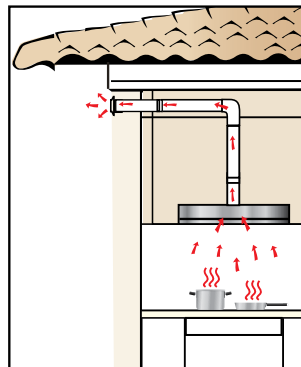

RANGEHOODS

SLIDE OUT RANGEHOOD 900

Colour:	White	Stainless Steel
Model:	IR09WE2	IR09SE2
Dimensions:	175mm (H) x 898mm (W) x 298mm (D) Note the height of 175mm includes the handle height of 40mm giving an internal height of 135mm	
Packaging:	Carton Size	94 cm (H) x 37 cm (W) x 21 cm (D)
	Carton Cubic metres	0.073 cubic metres
	Carton Weight	13 kg
Motor:	Twin (140 watts each)	
Airflow:	Airflow = max. 400m ³ /h	
Sound Level:	Max. 59 dBA	
Controls:	2 speed, operated manually by separate switch on right hand side.	
Lamps:	2 x 40 W, lights operated manually by separate switch on right hand side of unit.	
Power Requirement:	240V 10 Amps	
Filter:	Aluminium mesh	
Ducting:	Top Only (for details refer to Ducting Specification Sheets under accessories on the website) also see following page for ducting methods applicable.	
Duct Spigot:	120 mm	
Re-circulating:	Only through to top of cupboard or through a bulkhead. In re-circulation ducting is required and fitted between the ducting spigot and top of cupboard or through the bulkhead. A mesh cover is recommended to keep out rodent or insects.	
Carbon Filters:	Code IXCF3 (2 required) – available for purchase on 1800 805 300.	
Minimum Height Above Cooktop:	Gas:	650mm
	Electric:	650mm
Method of Installation:	Built into overhead cupboard	
Note:	298mm depth is the minimum cabinet depth required for rangehood. Allow a min. of 10mm extra if wall is tiled before fitting rangehood.	
Country of Origin:	Italy	

Top re-circulating through cupboard

Top re-circulating through bulkhead

Mesh cover should be fitted over hole

(A) Ducting required

All IAG Appliances have a complete 2-Year Warranty on parts and labour. Our Toll Free Customer Service Number 1800 805 300 provides helpful advice and ready access to a nationwide service team.