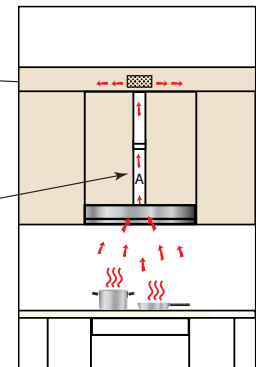

RANGEHOODS

SLIDE OUT RANGEHOOD 900

Colour:	White	Stainless Steel
Model:	IR09WE2	IR09SE2
Dimensions:	175mm (H) x 898mm (W) x 298mm (D) Note the height of 175mm includes the handle height of 40mm giving an internal height of 135mm	
Packaging:	Carton Size	94 cm (H) x 37 cm (W) x 21 cm (D)
	Carton Cubic metres	0.073 cubic metres
	Carton Weight	13 kg
Motor:	Twin (140 watts each)	
Airflow:	Airflow = max. 400m ³ /h	
Sound Level:	Max. 59 dBA	
Controls:	2 speed, operated manually by separate switch on right hand side.	
Lamps:	2 x 40 W, lights operated manually by separate switch on right hand side of unit.	
Power Requirement:	240V 10 Amps	
Filter:	Aluminium mesh	
Ducting:	Top Only (for details refer to Ducting Specification Sheets under accessories on the website) also see following page for ducting methods applicable.	
Duct Spigot:	120 mm	
Re-circulating:	Only through to top of cupboard or through a bulkhead. In re-circulation ducting is required and fitted between the ducting spigot and top of cupboard or through the bulkhead. A mesh cover is recommended to keep out rodent or insects.	
Carbon Filters:	Code IXCF3 (2 required) – available for purchase on 1800 805 300.	
Minimum Height Above Cooktop:	Gas:	650mm
	Electric:	650mm
Method of Installation:	Built into overhead cupboard	
Note:	298mm depth is the minimum cabinet depth required for rangehood. Allow a min. of 10mm extra if wall is tiled before fitting rangehood.	
Country of Origin:	Italy	

Top re-circulating through cupboard

Top re-circulating through bulkhead

Mesh cover should be fitted over hole

(A) Ducting required

All IAG Appliances have a complete 2-Year Warranty on parts and labour. Our Toll Free Customer Service Number 1800 805 300 provides helpful advice and ready access to a nationwide service team.