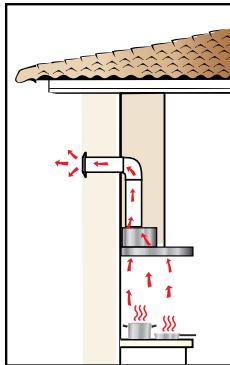

RANGEHOODS

SLIDE OUT RANGEHOOD 900

DUCTING & RE-CIRCULATING INSTALLATION OPTIONS FOR SLIDEOUT RANGEHOODS

Rear ducted to outside