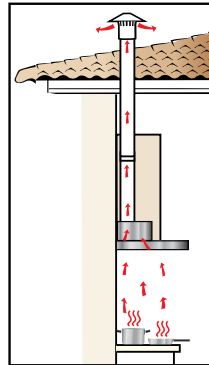

RANGEHOOD DIMENSIONS

RANGEHOODS

SLIDE OUT RANGEHOOD 900

DUCTING & RE-CIRCULATING INSTALLATION OPTIONS FOR SLIDEOUT RANGEHOODS

Rear ducted to outside

Top ducted to outside

Side ducted to outside

Side ducted through bulkhead

Top re-circulating through cupboard

Top re-circulating through bulkhead

Mesh cover should be fitted over hole

(A) Ducting required

All IAG Appliances have a complete 2-Year Warranty on parts and labour. Our Toll Free Customer Service Number 1800 805 300 provides helpful advice and ready access to a nationwide service team.