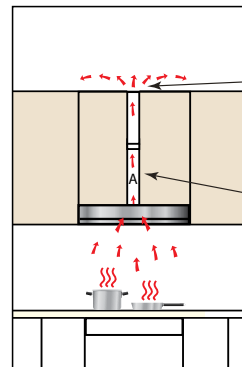

RANGEHOODS

SLIDE OUT RANGEHOOD 900

Colour:	White	Stainless Steel
Model:	IR09WE2	IR09SE2
Dimensions:	175mm (H) x 898mm (W) x 298mm (D) Note the height of 175mm includes the handle height of 40mm giving an internal height of 135mm	
Packaging:	Carton Size	94 cm (H) x 37 cm (W) x 21 cm (D)
	Carton Cubic metres	0.073 cubic metres
	Carton Weight	13 kg
Motor:	Twin (140 watts each)	
Airflow:	Airflow = max. 400m ³ /h	
Sound Level:	Max. 59 dBA	
Controls:	2 speed, operated manually by separate switch on right hand side.	
Lamps:	2 x 40 W, lights operated manually by separate switch on right hand side of unit.	
Power Requirement:	240V 10 Amps	
Filter:	Aluminium mesh	
Ducting:	Top Only (for details refer to Ducting Specification Sheets under accessories on the website) also see following page for ducting methods applicable.	
Duct Spigot:	120 mm	
Re-circulating:	Only through to top of cupboard or through a bulkhead. In re-circulation ducting is required and fitted between the ducting spigot and top of cupboard or through the bulkhead. A mesh cover is recommended to keep out rodent or insects.	
Carbon Filters:	Code IXCF3 (2 required) – available for purchase on 1800 805 300.	
Minimum Height Above Cooktop:	Gas:	650mm
	Electric:	650mm
Method of Installation:	Built into overhead cupboard	
Note:	298mm depth is the minimum cabinet depth required for rangehood. Allow a min. of 10mm extra if wall is tiled before fitting rangehood.	
Country of Origin:	Italy	

Top re-circulating through cupboard

Top re-circulating through bulkhead

Mesh cover should be fitted over hole

(A) Ducting required

All IAG Appliances have a complete 2-Year Warranty on parts and labour. Our Toll Free Customer Service Number 1800 805 300 provides helpful advice and ready access to a nationwide service team.